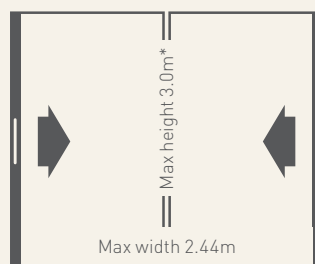

#### Double Door

*\*For doors over 2130mm high, max individual screen width is 914mm.*